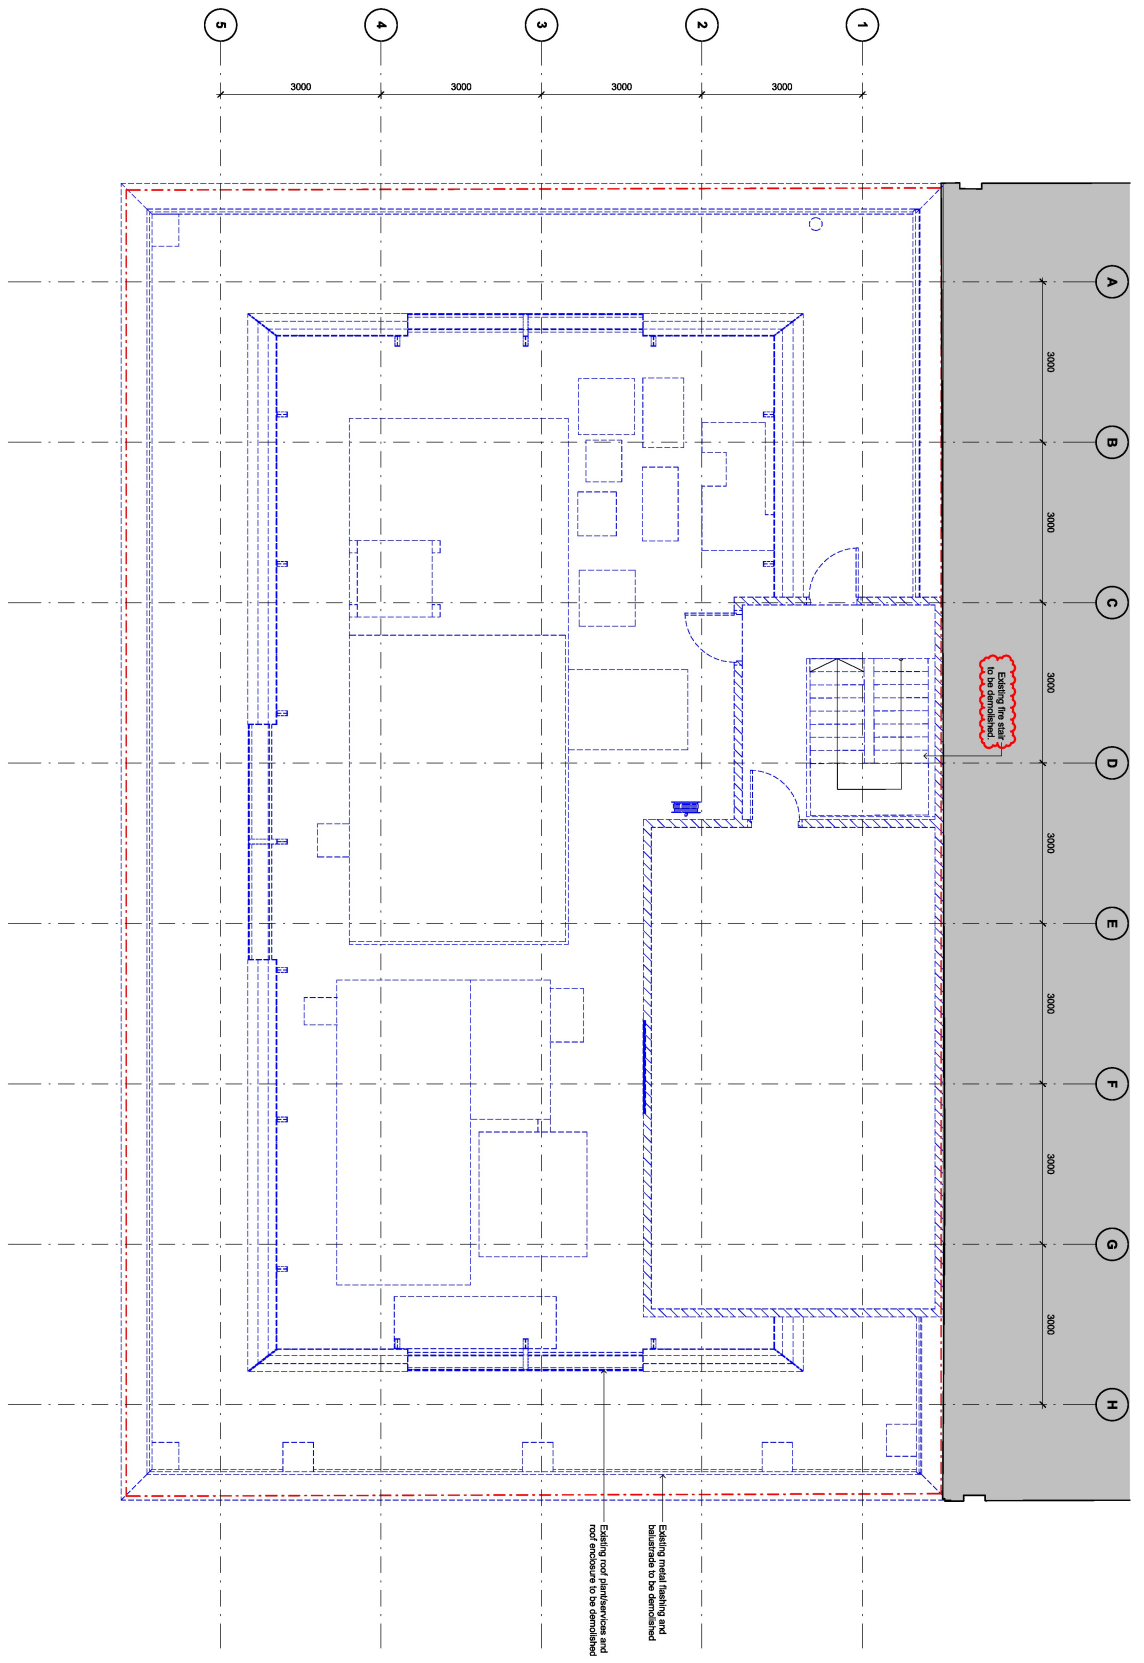

Existing fire exit to be demolished

Existing metal finishing and balustrade to be demolished

Check all dimensions and site conditions prior to commencement of any work. All work to be carried out in accordance with the relevant Australian Standards and codes of practice. Do not scale drawings - refer to figure dimensions only. Any dimensions shall immediately be referred to the architect for clarification. All drawings may not be reproduced or distributed without prior permission from the architect.

Legend - Demolition Plans

- Property Boundary
- Existing facade and structure to be retained unless noted otherwise
- Existing roof enclosure to be demolished
- Existing services to be demolished as required

Note:

- / Existing floorplans based survey drawings prepared by CAS Property (September 2023)
- / Existing office fitout to be demolished under a separate CDC
- / Existing services to be demolished as required

Erskine
39 York Street
Demolition Plans

Status	Development Application
Scale	1:80 @ A1 1:100 @ A3
Drawn	SOH
Checked	SK
Project No.	S17284
File Date	15/07/2024 15:07 PM
Drawing no.	DA01.115 B
Revision	

Melbourne, 1 Nicholson Street
Sydney NSW 2010 Australia
02 9550 6200
02 9550 6201
http://www.batesismart.com.au

Bates Smart Architects Pty Ltd ABN 66 004 740 986
145/146 Macaulay Street, Sydney NSW 1585
02 9550 6200

BATESSMART