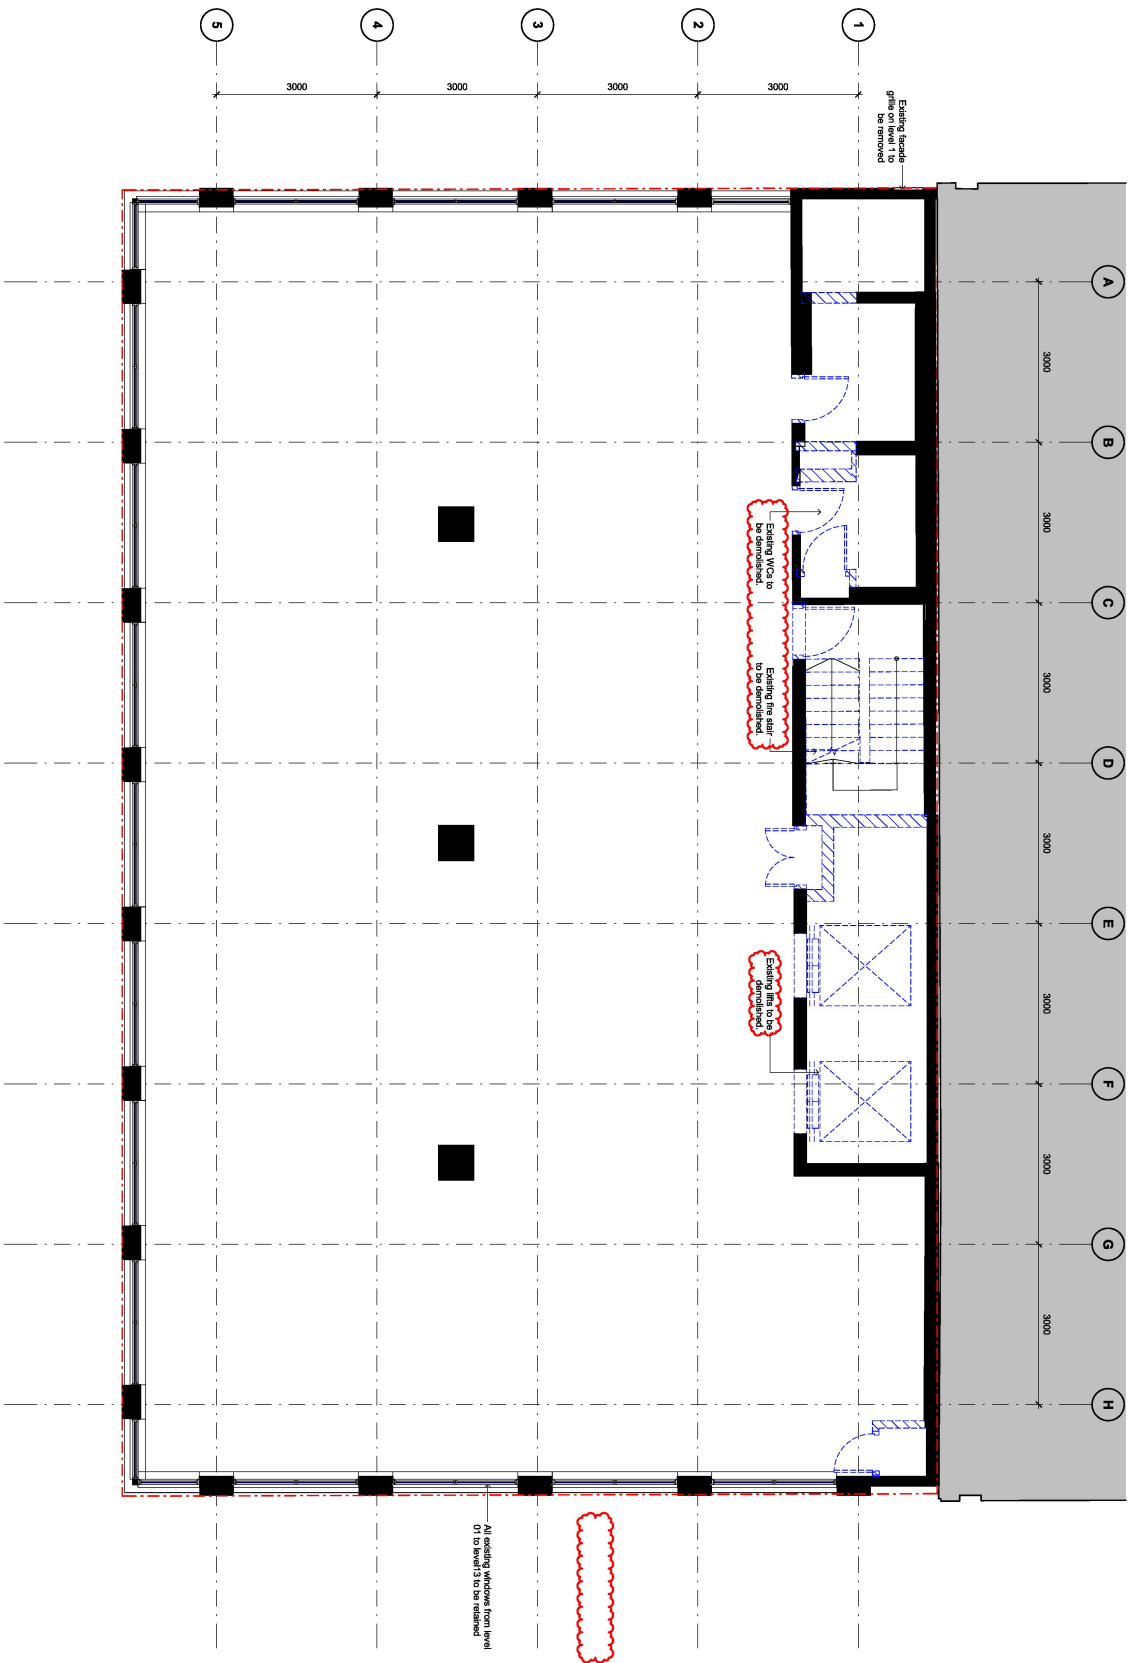

Legend - Demolition Plans

- Property Boundary
- Existing facade and structure to be retained unless noted otherwise
- Footprint of existing building & services to be demolished
- Areas to be demolished

NOTE:
/ Existing floorplans based survey drawings prepared by CNS Property (September 2023)
/ Existing office fitout to be demolished under a separate CDC
/ Existing services to be demolished as required

**Erskine
39 York Street
Demolition Plans
Typical Levels (L01-19)**

Status	Development Application
Scale	1:80 @ A1 1:100 @ A3
Drawn	SOH
Checked	SK
Project No.	S17094
File Date	12/07/2024 10:20 PM
Revision	DA01.110 B

Melbourne, 1 Nicholson Street
Sydney Hills NSW 2510 Australia
Tel: 6050 6200 F: 6050 6200
www.batesismart.com.au
http://www.batesismart.com.au

Bates Smart Architects Pty Ltd ABN 66 004 740 986
145/150 Macaulay Street, Sydney NSW 1585
Tel: 9393 9393 F: 9393 9393
www.batesismart.com.au