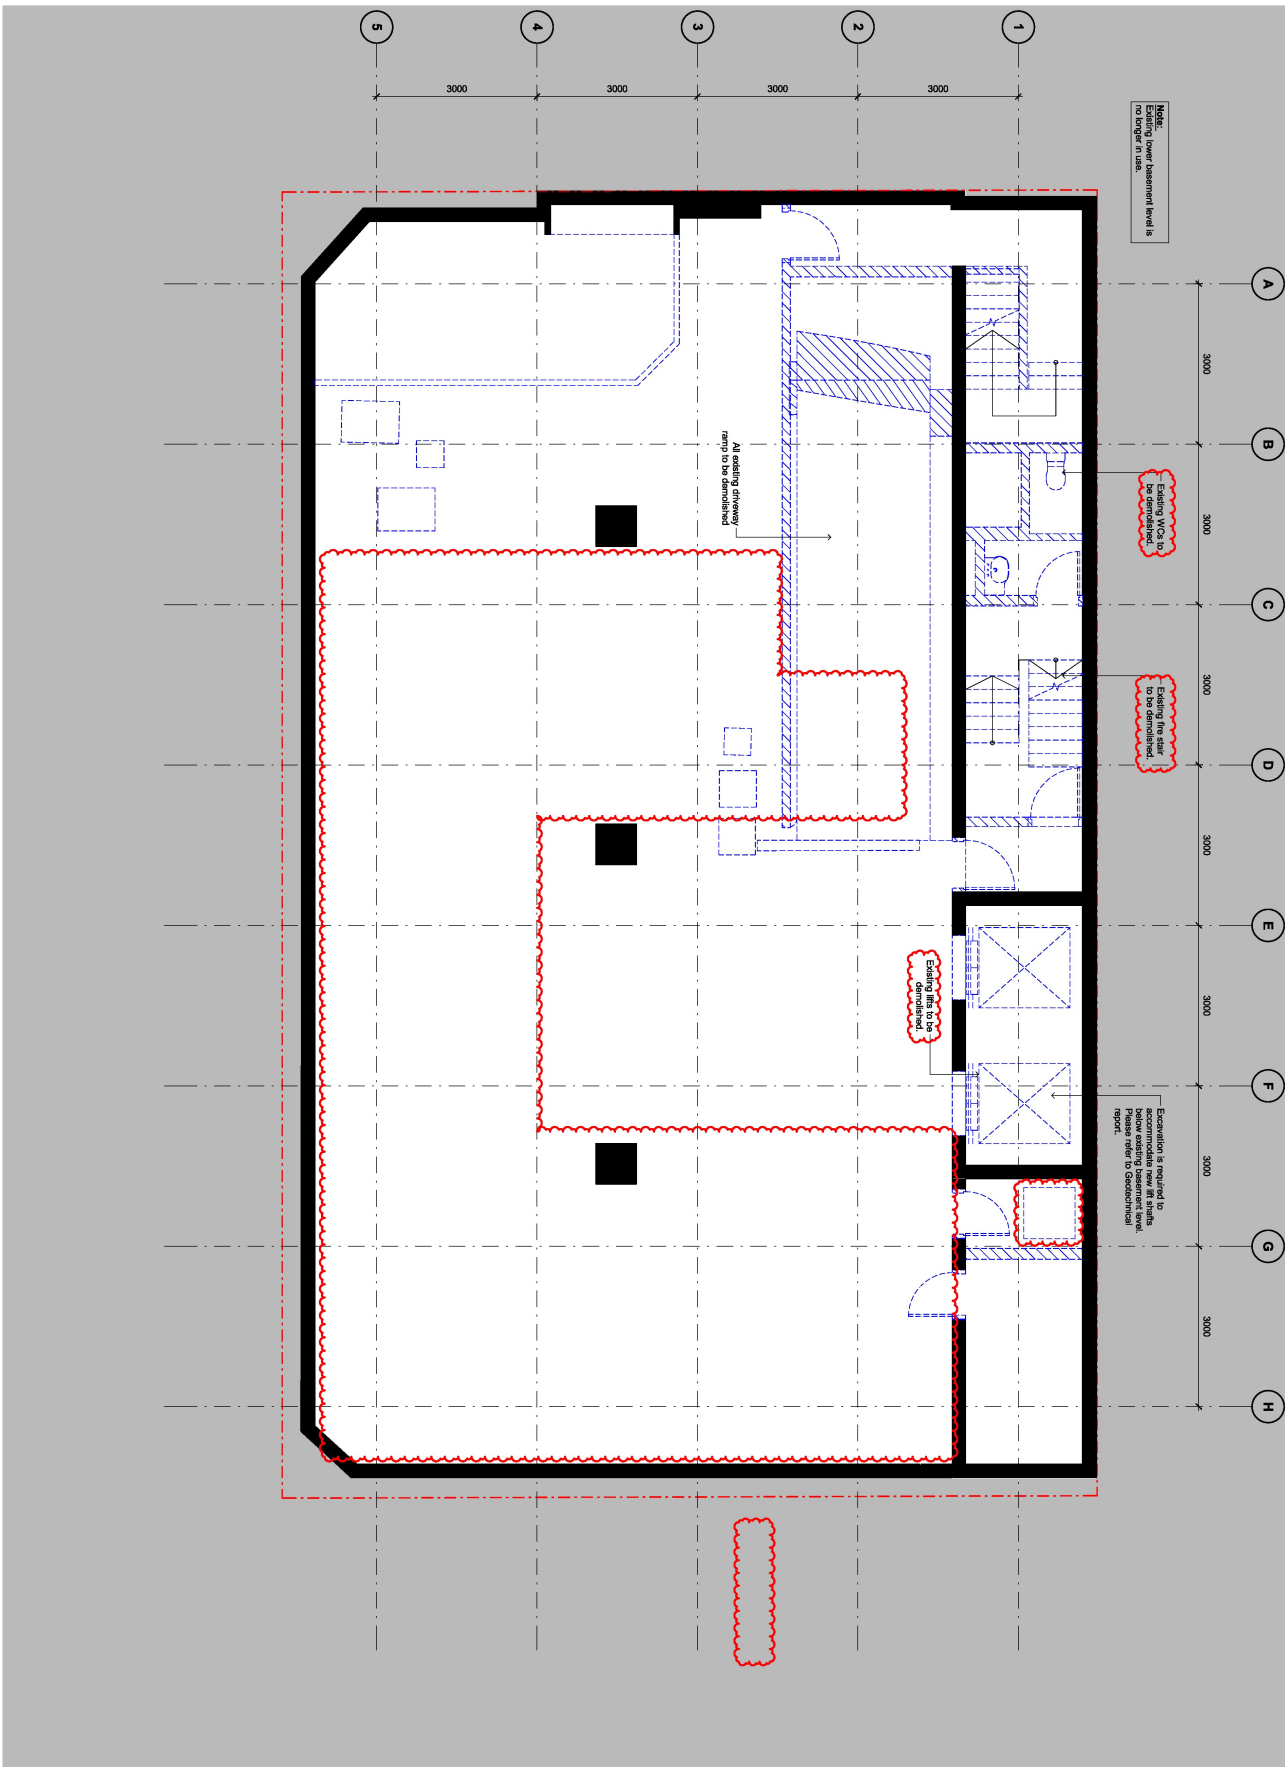

Legend - Demolition Plans

- Property Boundary
- Existing facade and structure to be retained unless noted otherwise
- Portion of existing building & services to be demolished

1. **Note:**
2. / Existing floorplans based survey drawings prepared by CAS Property (September 2023)
   - / Existing office fitout to be demolished under a separate CDC
   - / Existing services to be demolished as required

Erskine
39 York Street
Demolition Plans
Basement 01

Status	Development Application	Scale	1:80 @ A1	1:100 @ A3
Drawn	SOH	Checked	SK	
Project No.	S17094			
File Date	12/07/2024 1:51:46 PM	Revision		
Drawing no.	DA01.001	B